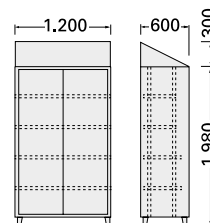

RK00000054
COD. 19181

Cabina lavado delantales plástico. Incluye dosificador jabón y cepillo.

Cabin for washing plastic aprons. Includes soap dispenser and brush.

110 kg

157 kg

RA00000837
COD. 22281

Armario con techo inclinado.
Cabinet with sloping top.

145 kg

RA00000838
COD. 19180

Armario con 4 bandejas regulables.
Cabinet with 4 adjustable shelves.