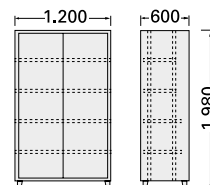

RK00000054
COD. 19181

Cabina lavado delantales plástico. Incluye dosificador jabón y cepillo.

Cabin for washing plastic aprons. Includes soap dispenser and brush.

110 kg

157 kg

RA00000837
COD. 22281

Armario con techo inclinado.
Cabinet with sloping top.

145 kg

RA00000838
COD. 19180

Armario con 4 bandejas regulables.
Cabinet with 4 adjustable shelves.