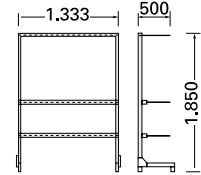

RA00000264
COD. 24738

Soporte INOX para 40 botas.
St. St. Rack for 40 boots.

27 kg

RA00000679
COD. 3711

Soporte botas y delantales, INOX para 10 personas.
Stainless Steel boots and aprons rack, for 10 people.

145 kg

RA00000838
COD. 19180

Armario con 4 bandejas regulables.
Cabinet with 4 adjustable shelves.